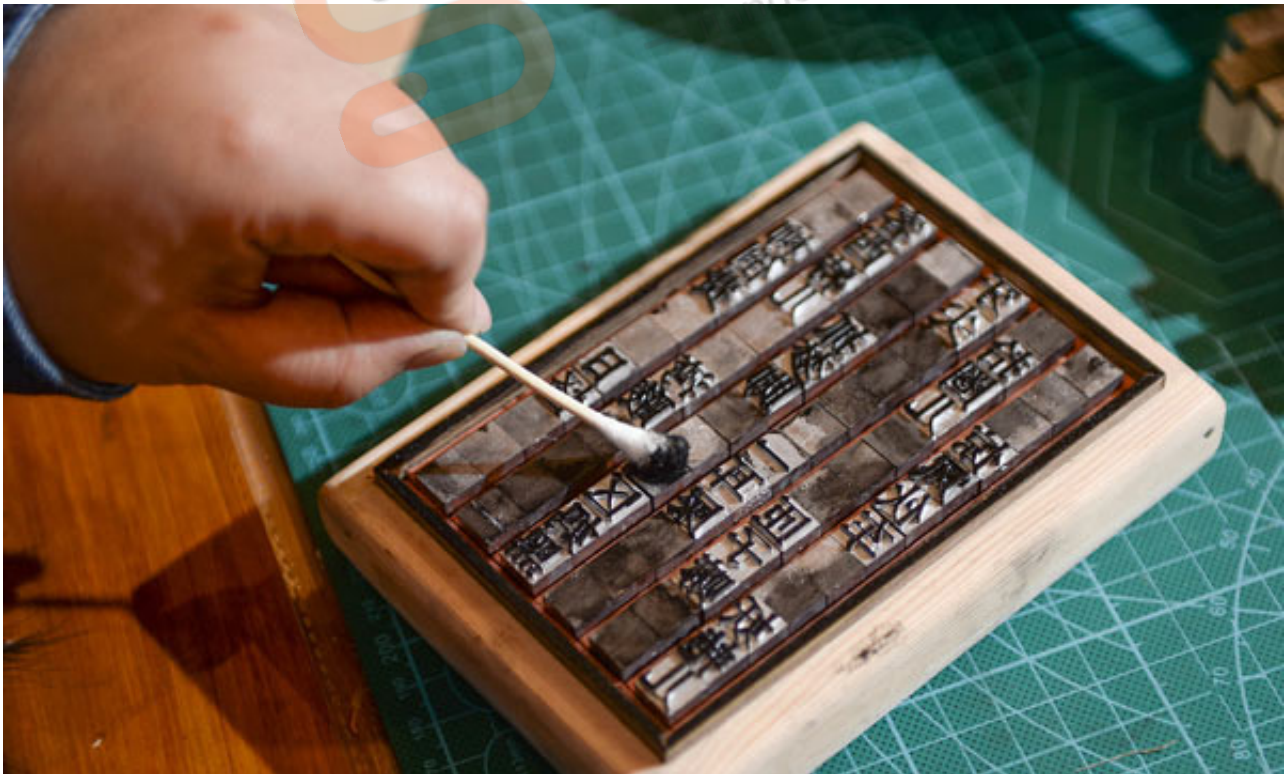

Li Huiping, 40, from Chengdu, recently attracted a lot of attention from netizens for reviving movable-type printing.